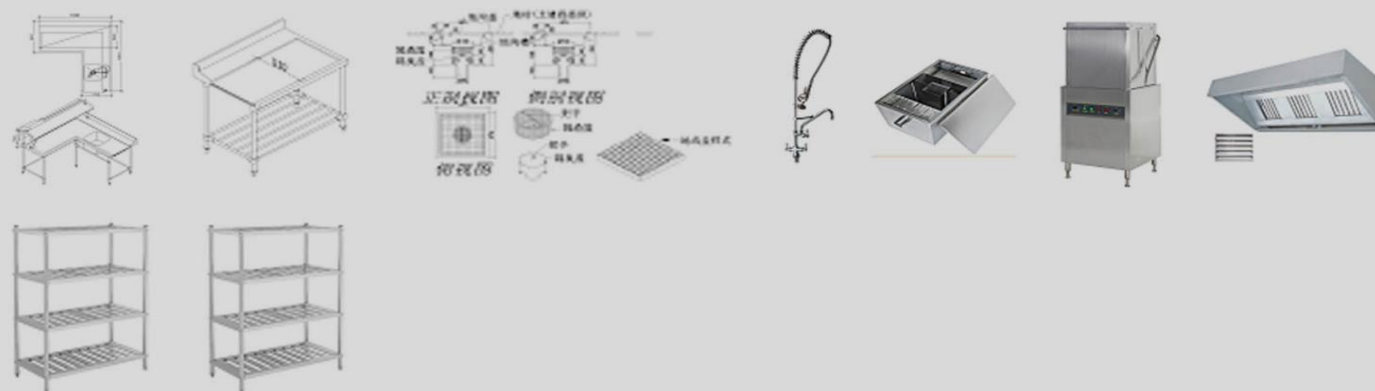

Kitchen CAD Design By KITSENSE

Hotel Kitchen Photos After Installation

Hotel Kitchen Photos After Installation

Main Products For This Project

01-ICE MACHINE

02-PACKING AREA

Main Products For This Project

Main Products For This Project

04-PREPARATION
AREA

05-DRY STORAGE
AREA

Main Products For This Project

06-COLD ROOM

07-DISH WASHING AREA

Main Products For This Project

08-RECEIVING AREA

09-ADDITIONAL ITEMS